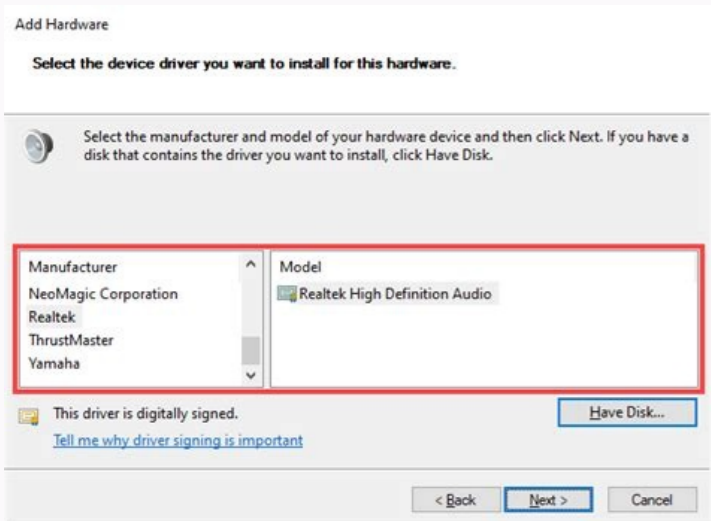

Update windows 10 manually install windows 7 drivers with disc